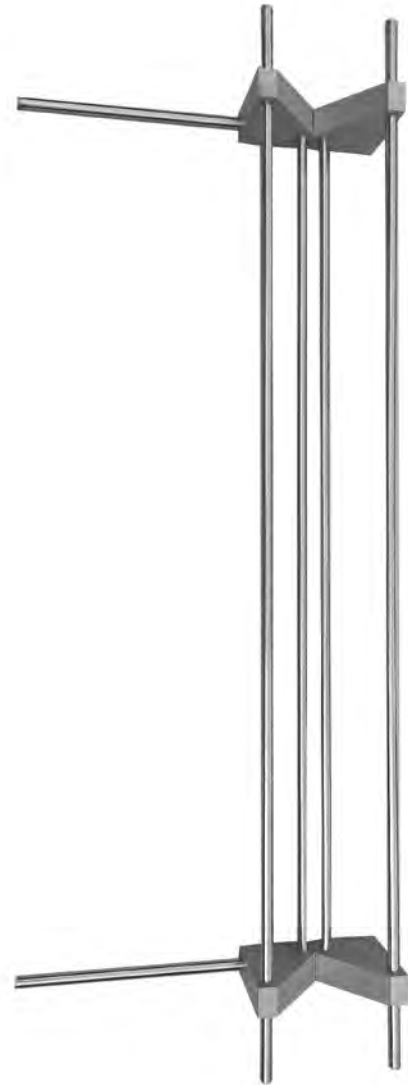

Size: 18", 22", 24", 26", 28", 30", 32"

Strong And Durable Galvanised Construction With Robust Rubber Blade

This Hand Operated Scraper Is Ideal For Use

Clearing Cattle And Horses Muck

Handles Purchased Separately

3054

2 Pipes Dia 13mm, Length 86cm

2 Pipes Dia 13mm, Length 64cm

2 Pipes Dia 13mm, Length 35cm

64cm

35cm

3055
Spay Cradle
Stainless Steel
Adjustable Spay rack

Without Lock

With Lock

3056

Folding Knife
Acrylic Handle without lock
Straight Blade
Blade Size: 3- 6 inches
Material J2

3057

Folding Knife
Acrylic Handle with lock
Straight Blade
Blade Size: 3- 6 inches
Material J2

3058