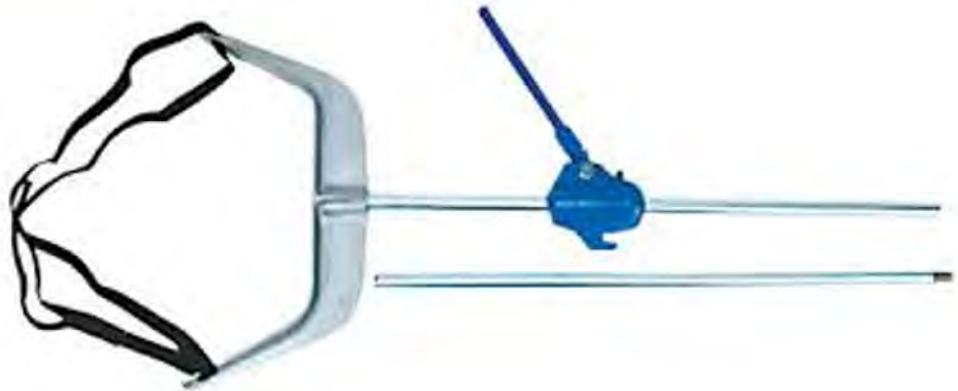

3004
CALVING AID HEAD TEC (Reinforced Weld)
Moorepark Head 'non-slip head for TEC calving aid.
Details
·TEC moorepark head only
·Galvanized Tube
·Made from stainless steel
·Lightweight and still heavy duty
·Build rotating head
Tube Available: 14 Gauge, 16 Gauge

3005
CALVING AID HEAD

3006
CALVING AID HEAD

3007
CALVING AID HEAD

3008
Vink Cattle Hoist
Heavy Duty Stainless Steel.

3009
Cow Lifting Cattle Hoist
Heavy Duty Stainless Steel.

3010
CALVING AID HEAD
with Jack