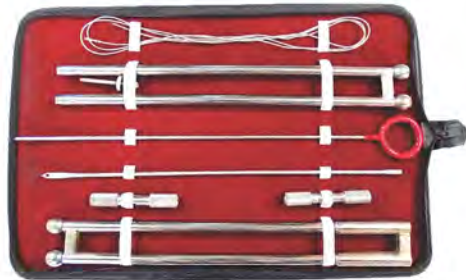

3017
Obstetric Chain with Handle
Size: 30", 60"

3018
Obstetric Chain
Size: 1 Meter, 2 Meter

3019
Krey Hook
Size 8"
Available in Polish & Matt Finish

3020
Uterine Support
Set of 4 Pcs with Ties
Available Colors:

3021
Obstetric Set in box

3022
Embryotome with handle

Stomach
Tube Plastic

Stomach
Tube SS
90 mm, 120 mm
150 mm, 180 mm

Stomach Pump
Size: Small, Large

3023
Stomach Pump
With Nozle & Plastic
Pipe Set in box
13 X 180 mm\19 X 3000 mm