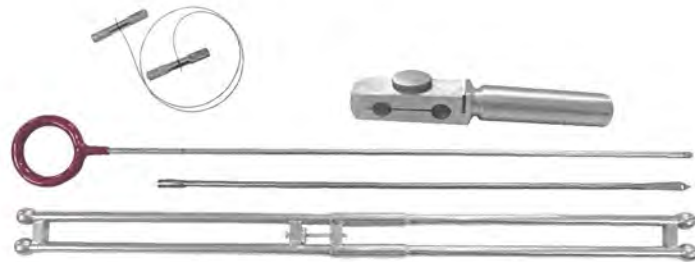

3004
CALVING AID HEAD TEC (Reinforced Weld)
Moorepark Head 'non-slip head for TEC calving aid.
Details
·TEC moorepark head only
·Galvanized Tube
·Made from stainless steel
·Lightweight and still heavy duty
·Build rotating head
Tube Available: 14 Gauge, 16 Gauge

3011
Calf Puller Jack

3012
OB Eye Hook
Sharp & Blunt

3013
OB Rope Carrier / Wire Guide
Stainless Steel

3014
Embryotomy Knife
10cm, 12cm
Finish Available: Matt, Poliss

3015
OB Handle
Stainless Steel

3016
OB Handle
Stainless Steel
with dip coated

3017
Obstetric Chain with Handle
Size: 30", 60"

3018
Obstetric Chain
Size: 1 Meter, 2 Meter

3019
Krey Hook
Size 8"
Available in Polish & Matt Finish

3020
Uterine Support
Set of 4 Pcs with Ties
Available Colors:

3021
Obstetric Set in box

3022
Embryotome with handle

Stomach
Tube Plastic

Stomach
Tube SS
90 mm, 120 mm
150 mm, 180 mm

Stomach Pump
Size: Small, Large

3023
Stomach Pump
With Nozle & Plastic
Pipe Set in box
13 X 180 mm\19 X 3000 mm