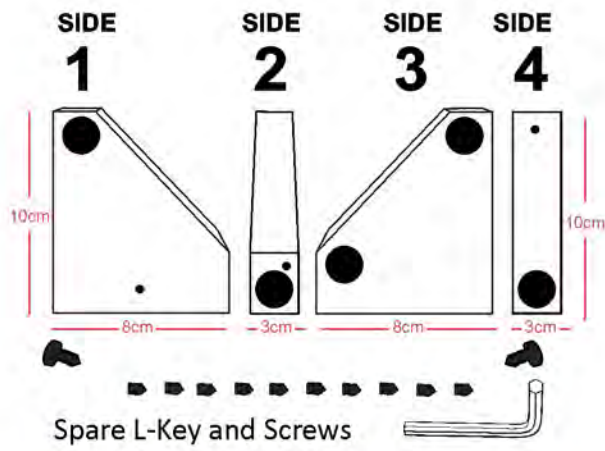

This Hand Operated Scraper Is Ideal For Use

Clearing Cattle And Horses Muck

Handles Purchased Separately

3052

Winged Galvanised Yard Scraper

Size: 18", 22", 24", 26", 28", 30", 32"

Heavy Duty Winged Galvanised Yard Scraper

Strong And Durable Galvanised Construction With Robust Rubber Blade

This Hand Operated Scraper Is Ideal For Use

Clearing Cattle And Horses Muck

Handles Purchased Separately

3053

Heavy Duty Curved Galvanised Yard Scraper

Size: 18", 22", 24", 26", 28", 30", 32"

Strong And Durable Galvanised Construction With Robust Rubber Blade

This Hand Operated Scraper Is Ideal For Use

Clearing Cattle And Horses Muck

Handles Purchased Separately

3054

2 Pipes Dia 13mm, Length 86cm

2 Pipes Dia 13mm, Length 64cm

2 Pipes Dia 13mm, Length 35cm

64cm

35cm

3055
Spay Cradle
Stainless Steel
Adjustable Spay rack

Without Lock