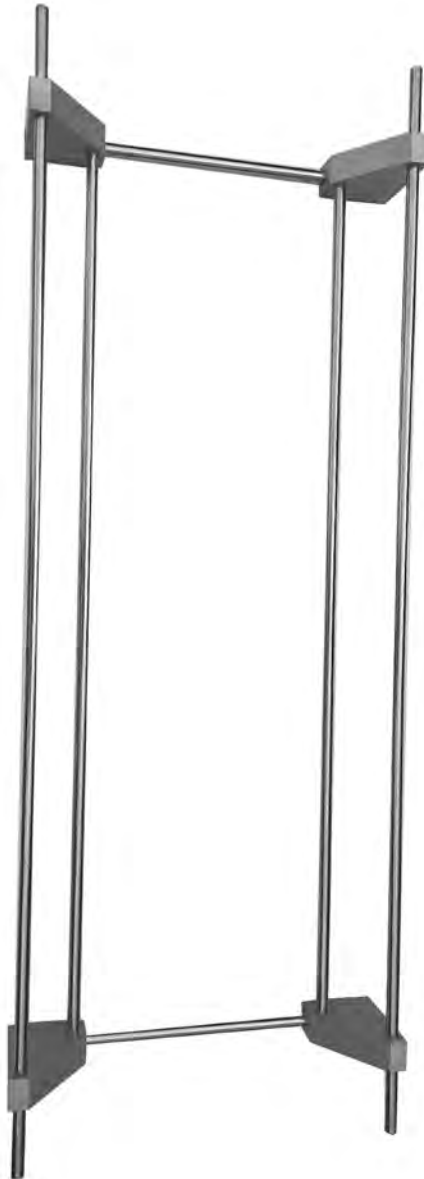

Size: 18", 22", 24", 26", 28", 30", 32"

Strong And Durable Galvanised Construction With Robust Rubber Blade

This Hand Operated Scraper Is Ideal For Use

Clearing Cattle And Horses Muck

Handles Purchased Separately

3054

2 Pipes Dia 13mm, Length 86cm

2 Pipes Dia 13mm, Length 64cm

2 Pipes Dia 13mm, Length 35cm

64cm

35cm

3055
Spay Cradle
Stainless Steel
Adjustable Spay rack

Without Lock

With Lock

3056

Folding Knife
Acrylic Handle without lock
Straight Blade
Blade Size: 3- 6 inches
Material J2

3057

Folding Knife
Acrylic Handle with lock
Straight Blade
Blade Size: 3- 6 inches
Material J2

3058